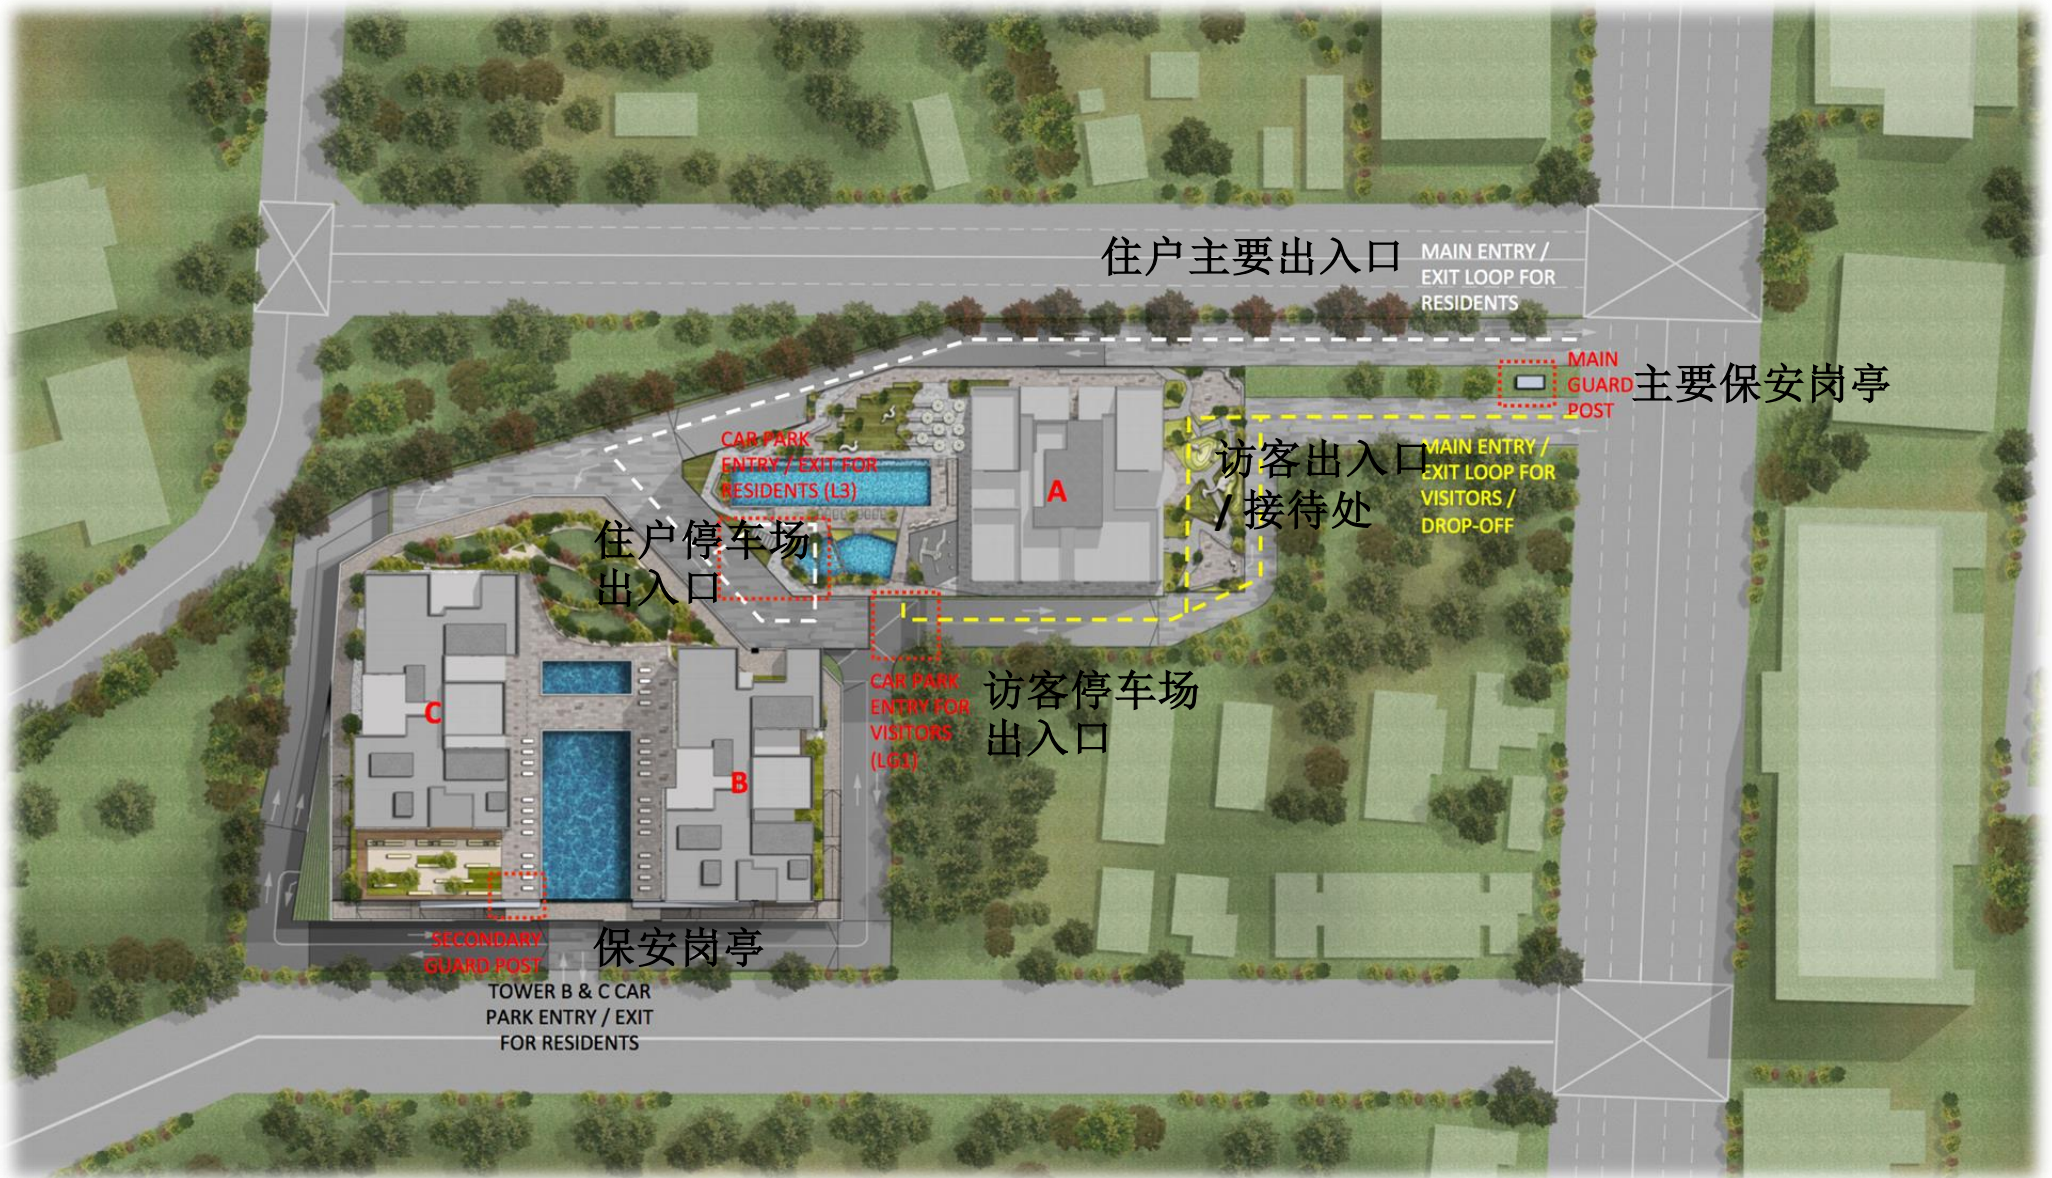

总体规划 Master plan