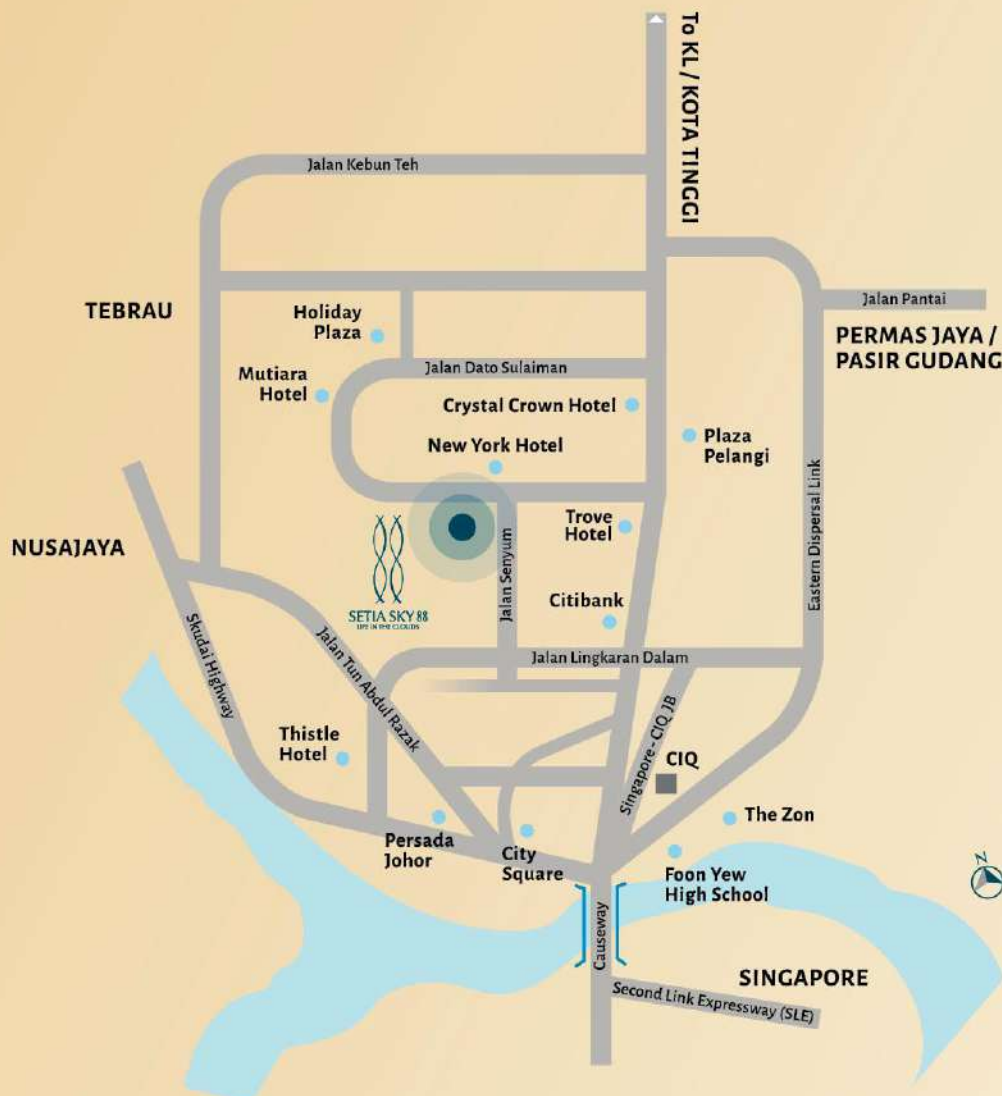

# AN UNRIVALLED PRIME LOCATION 绝佳地点

Setia Sky 88 is the most sought-after address in Johor Bahru City Centre, strategically located along the new growth corridor of Jalan Dato Abdullah Tahir. Besides offering easy access to the nearby CIQ Causeway Link and future Johor-Singapore Rapid Transit System, Sky 88 is linked to world-class attractions and amenities across Johor Bahru and Singapore.

Setia Sky 88 坐落于最受瞩目的新山市中心, Jalan Dato Abdullah Tahir。此地点不但能轻易通往新柔长堤和即将建设的新山 - 新加坡捷运, Setia Sky 88 更毗邻新山与新加坡顶级景点及各种生活便利。

Stay Together. Stay Setia  
livelearnworkplay

607 333 2255

[www.setiasky88.com](http://www.setiasky88.com)