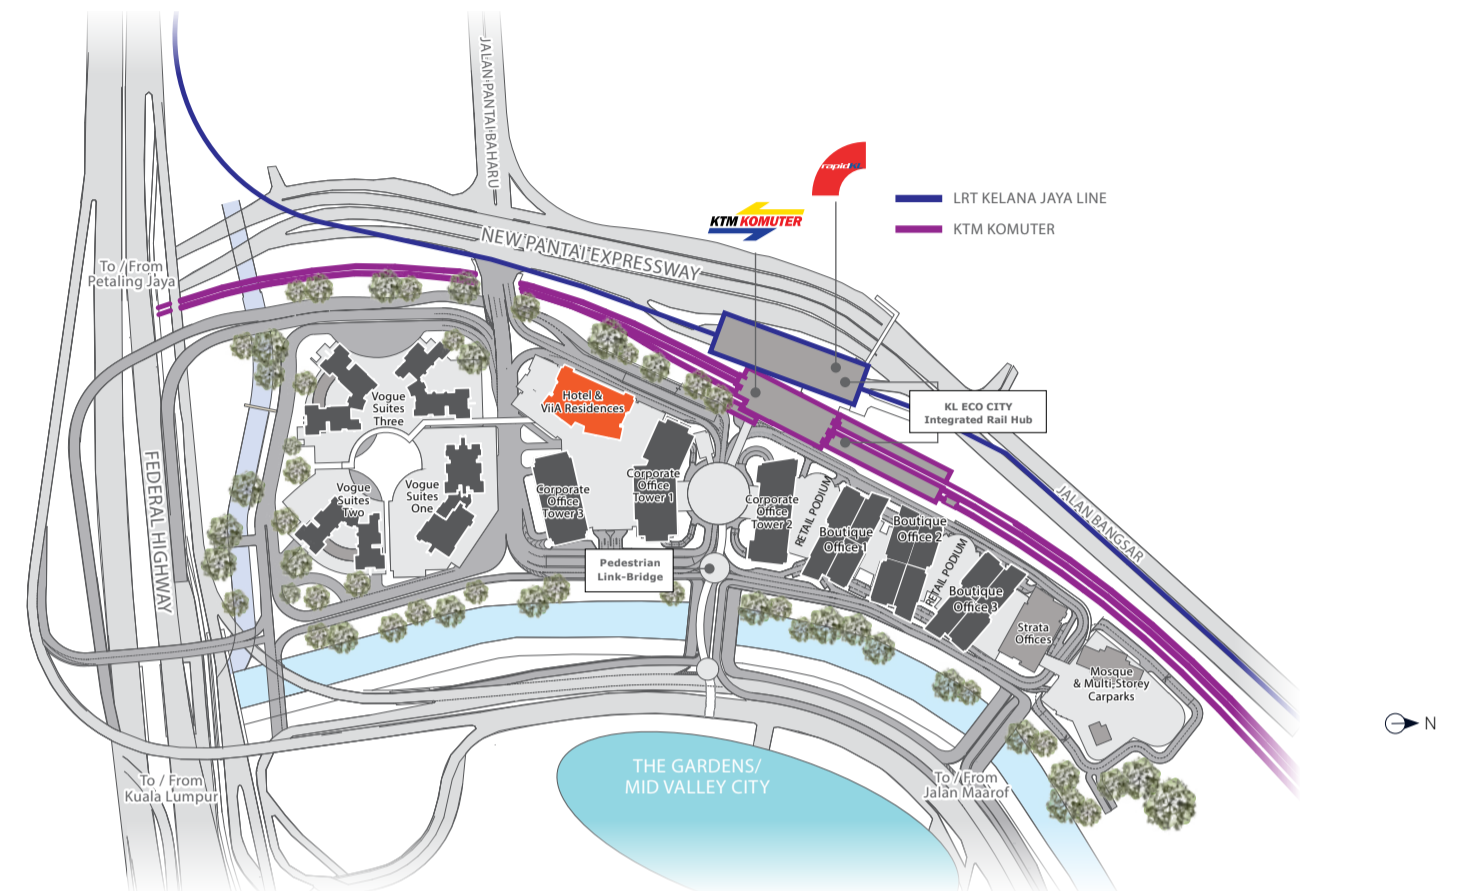

A HOME OF HOLISTIC GRANDEUR

THE JOYS OF HAVING IT ALL

ARENA LEVEL 40

- | | | | |
|-------------------|------------------|-------------------|-----------------------|
| 1 SWIMMING POOL | 5 POOL LOUNGE | 9 SAUNAS | 13 STEPS STUDIO |
| 2 DECK | 6 LIFT LOBBY | 10 GOURMET LOUNGE | 14 GYMNASIUM |
| 3 WADING POOL | 7 CHANGING ROOMS | 11 BBQ AREA | 15 JACUZZI |
| 4 CHILDREN'S POOL | 8 STEAM BATHS | 12 ZEN DECK | 16 SERVICE LIFT LOBBY |

MULTI-LEVEL LUXURIES

DO MORE, MORE OFTEN

ADVENTURE LEVEL 22

- 1 SHOWER ROOMS
- 2 ROCK CLIMBING
- 3 LIFT LOBBY
- 4 SERVICE LIFT LOBBY

ACTIVE LEVEL 1

- 1 LIFT LOBBY
- 2 CHILDREN'S PLAYGROUND
- 3 KID'S AREA
- 4 SERVICE LIFT LOBBY

ART LEVEL 3

- 1 MANAGEMENT OFFICE
- 2 LUXURY LOUNGE
- 3 AV ROOM
- 4 WASHROOMS
- 5 LIFT LOBBY
- 6 SERVICE LIFT LOBBY

THE RECEPTION UPPER GROUND

- 1 DROP OFF AREA
- 2 MAIN ENTRANCE LOBBY
- 3 LIFT LOBBY
- 4 SERVICE LIFT LOBBY