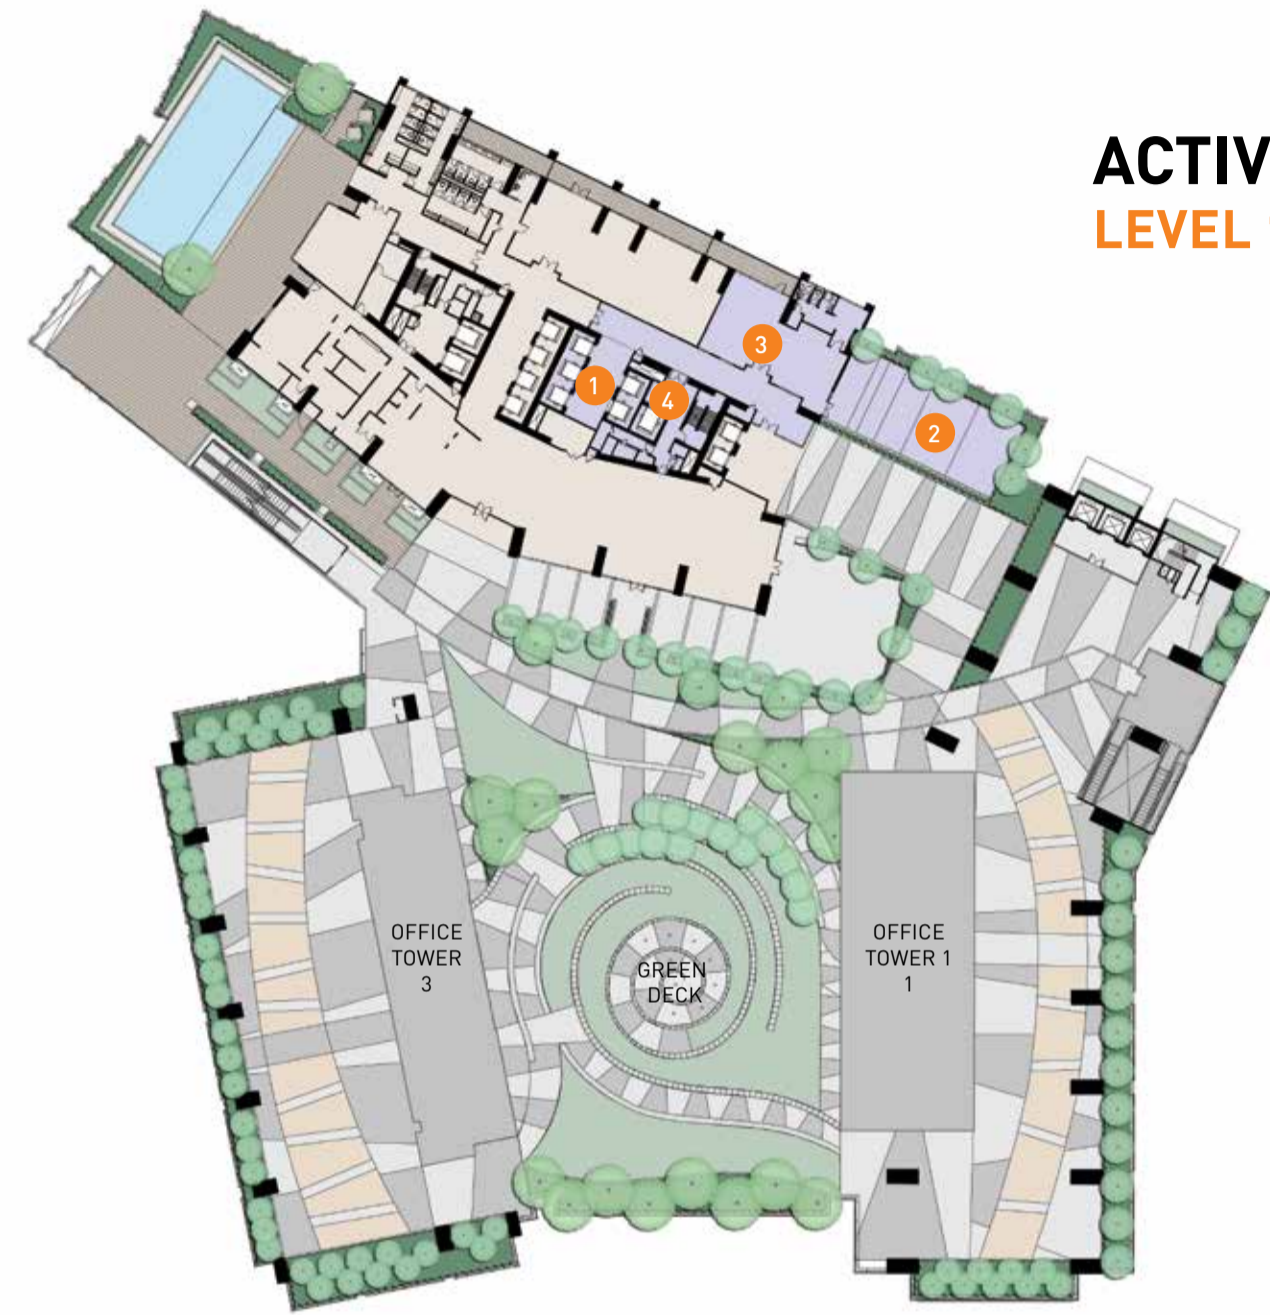

A HOME OF HOLISTIC GRANDEUR

THE JOYS OF HAVING IT ALL

ARENA LEVEL 40

- | | | | |
|-------------------|------------------|-------------------|-----------------------|
| 1 SWIMMING POOL | 5 POOL LOUNGE | 9 SAUNAS | 13 STEPS STUDIO |
| 2 DECK | 6 LIFT LOBBY | 10 GOURMET LOUNGE | 14 GYMNASIUM |
| 3 WADING POOL | 7 CHANGING ROOMS | 11 BBQ AREA | 15 JACUZZI |
| 4 CHILDREN'S POOL | 8 STEAM BATHS | 12 ZEN DECK | 16 SERVICE LIFT LOBBY |

MULTI-LEVEL LUXURIES

DO MORE, MORE OFTEN

ADVENTURE LEVEL 22

- 1 SHOWER ROOMS
- 2 ROCK CLIMBING
- 3 LIFT LOBBY
- 4 SERVICE LIFT LOBBY

ACTIVE LEVEL 1

- 1 LIFT LOBBY
- 2 CHILDREN'S PLAYGROUND
- 3 KID'S AREA
- 4 SERVICE LIFT LOBBY

ART LEVEL 3

- 1 MANAGEMENT OFFICE
- 2 LUXURY LOUNGE
- 3 AV ROOM
- 4 WASHROOMS
- 5 LIFT LOBBY
- 6 SERVICE LIFT LOBBY

THE RECEPTION UPPER GROUND

- 1 DROP OFF AREA
- 2 MAIN ENTRANCE LOBBY
- 3 LIFT LOBBY
- 4 SERVICE LIFT LOBBY